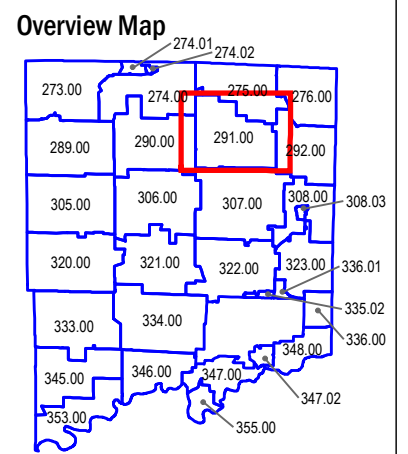

Town of Concord Existing Zoning Map ERIE COUNTY, NEW YORK

LEGEND

- Zoning Map No. (Blue outline)
- Parcels (2022) (Black outline)
- Existing Zoning**
 - R-AG, Residential-Agricultural (White)
 - R-E, Single-Family Residence - Estate (Light Yellow)
 - R-1, Single-Family Residence (Yellow)
 - R2, General Residence (Light Orange)
 - R-M, General Residence - Mobile Home Court (Orange)
 - R-12, Single-Family - Cluster Housing (Dark Orange)
 - R-RB, Residence - Restricted Business (Pink)
 - C-1, Local Retail Business (Red)
 - C-2, General Commercial (Dark Red)
 - C-R, Commercial-Recreation (Light Blue)
 - C-T, Commercial-Tourist (Cyan)
 - M, General Industrial (Purple)
 - M-R, Mining Reclamation (Green)