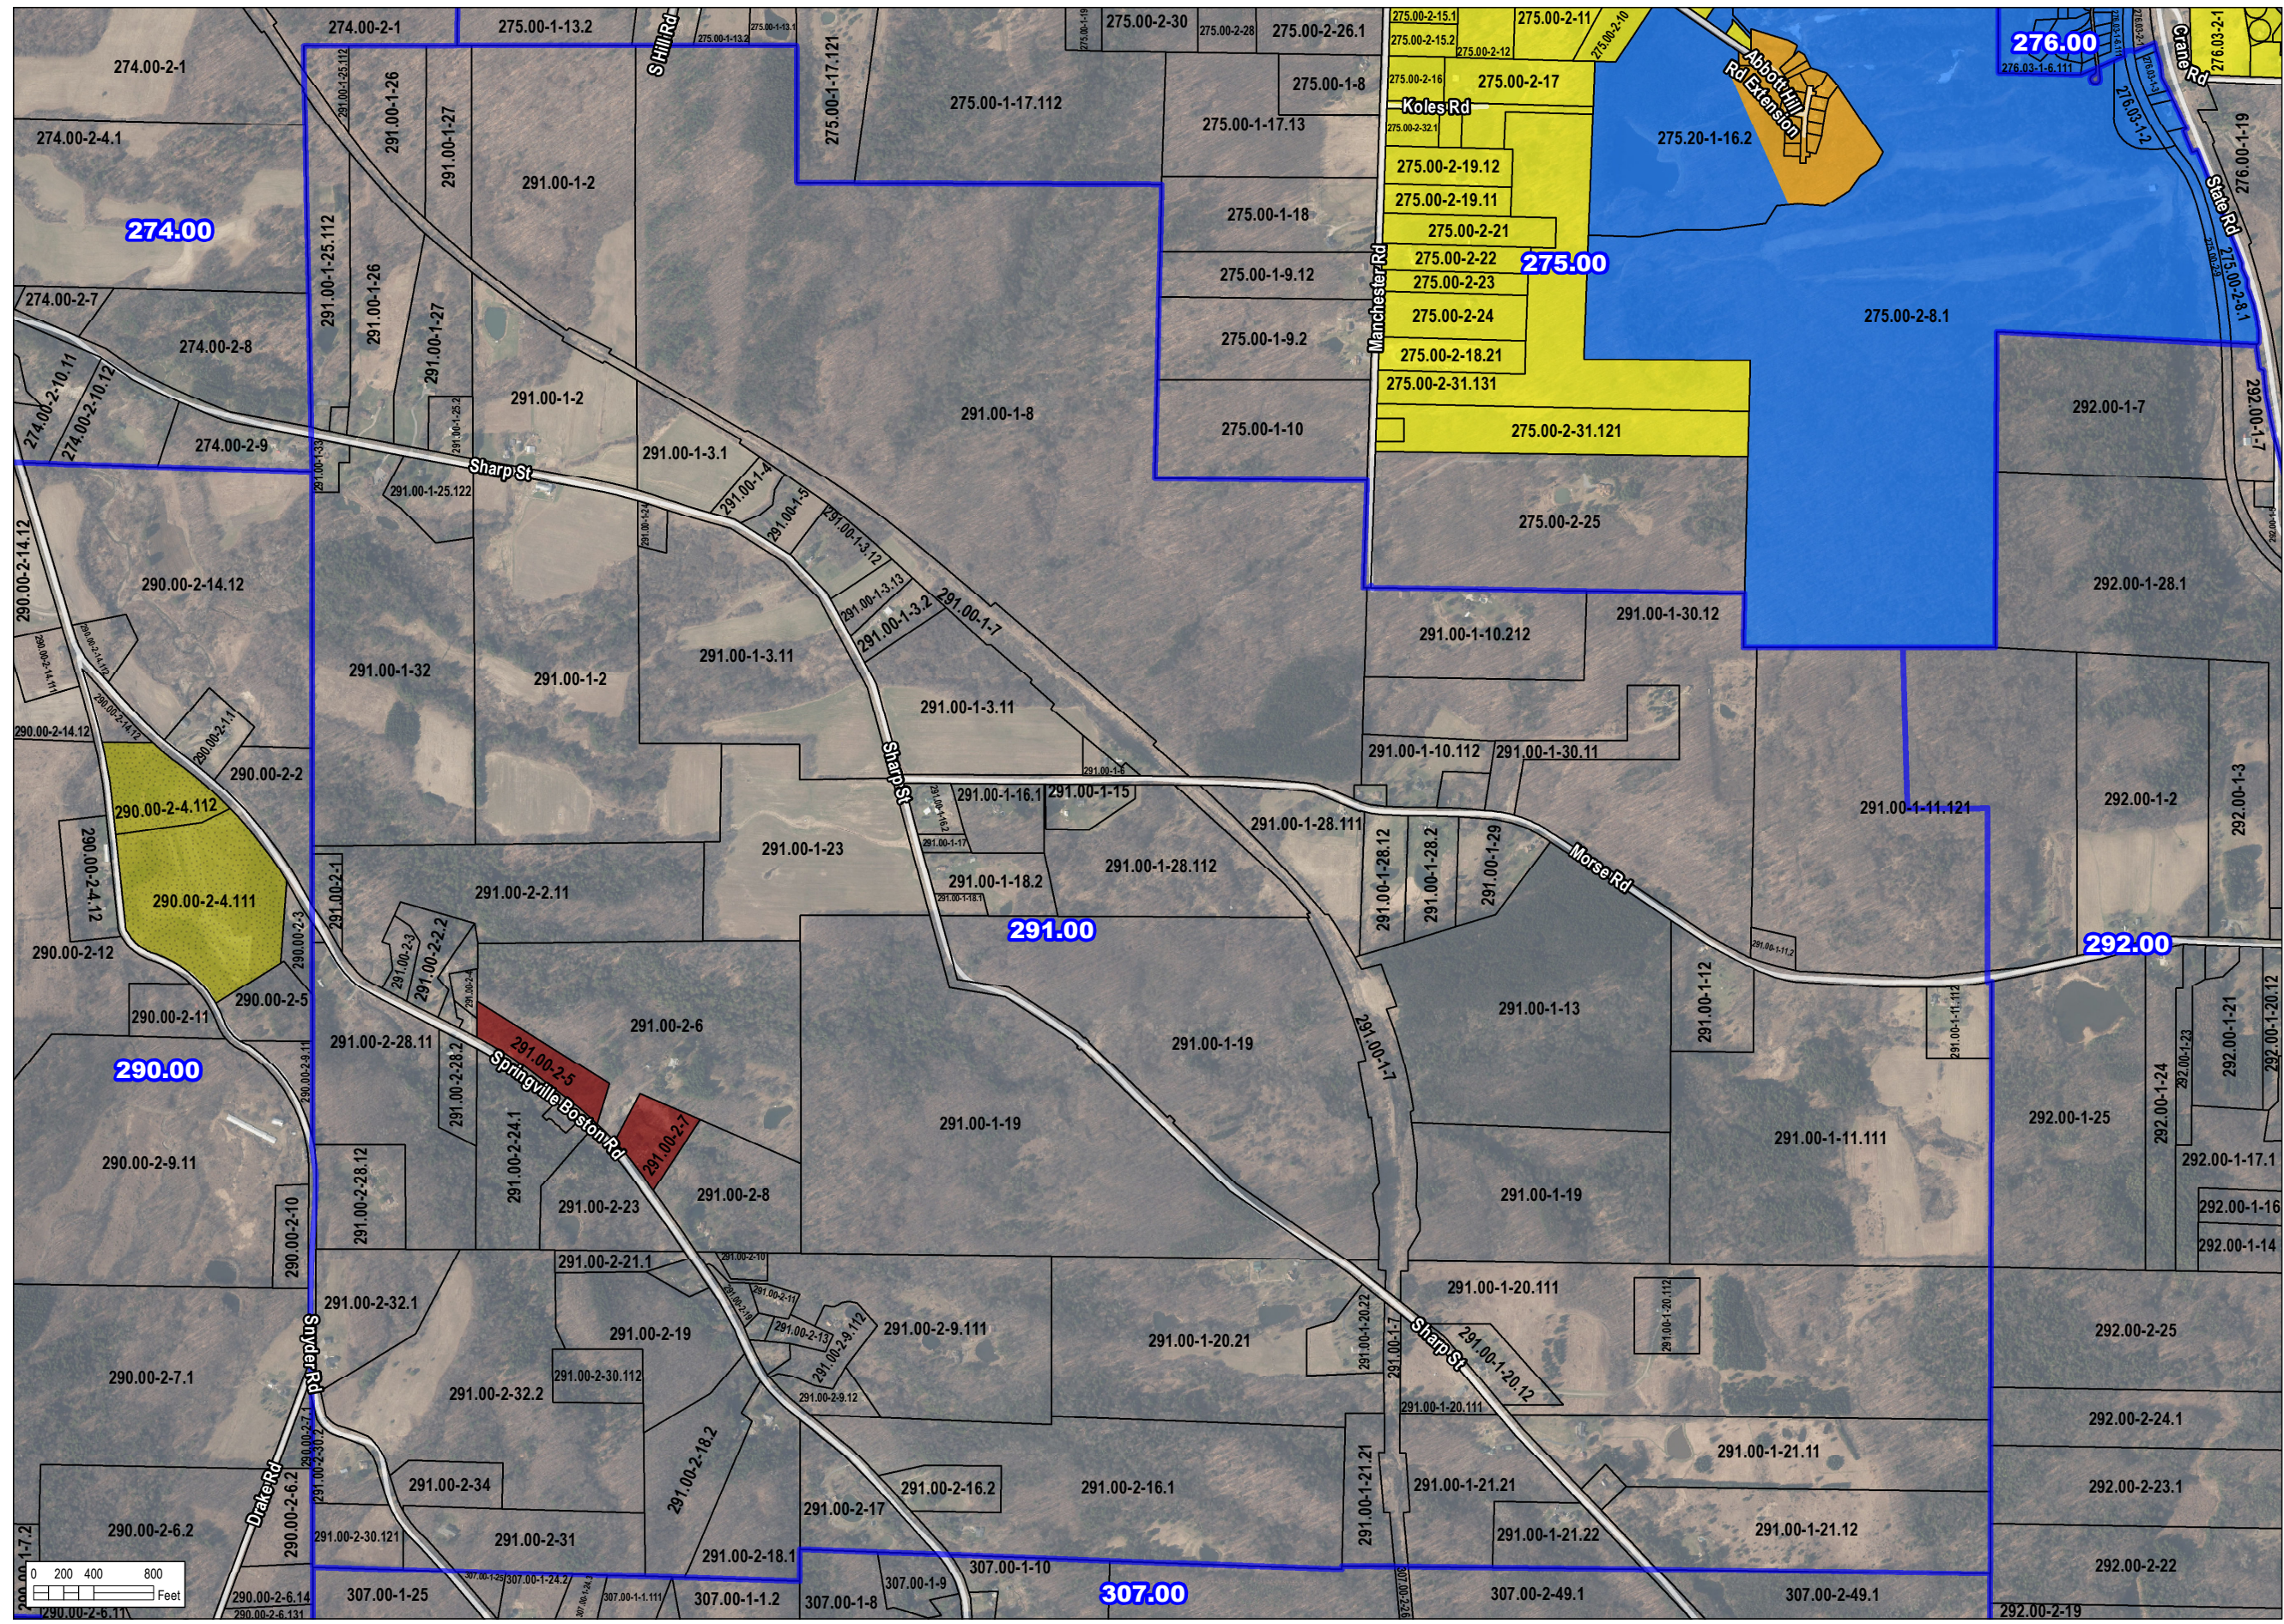

Town of Concord Existing Zoning Map ERIE COUNTY, NEW YORK

LEGEND

- Zoning Map No. (Blue outline)
- Parcels (2022) (Black outline)
- Existing Zoning**
 - R-AG, Residential-Agricultural (White)
 - R-E, Single-Family Residence - Estate (Light Yellow)
 - R-1, Single-Family Residence (Yellow)
 - R2, General Residence (Light Orange)
 - R-M, General Residence - Mobile Home Court (Orange)
 - R-12, Single-Family - Cluster Housing (Dark Orange)
 - R-RB, Residence - Restricted Business (Pink)
 - C-1, Local Retail Business (Red)
 - C-2, General Commercial (Dark Red)
 - C-R, Commercial-Recreation (Light Blue)
 - C-T, Commercial-Tourist (Cyan)
 - M, General Industrial (Purple)
 - M-R, Mining Reclamation (Green)

Wendel WD Architecture, Engineering, Surveying & Landscape Architecture, P.C. shall assume no liability for 1. Any errors, omissions, or inaccuracies in the information provided regardless of how caused or; 2. Any decision or action taken or not taken by the reader in reliance upon any information or data furnished hereunder.
Data Sources: Town of Concord, NY, Erie County Office of GIS, NYS GIS Program Office, 2021 Aerial Imagery