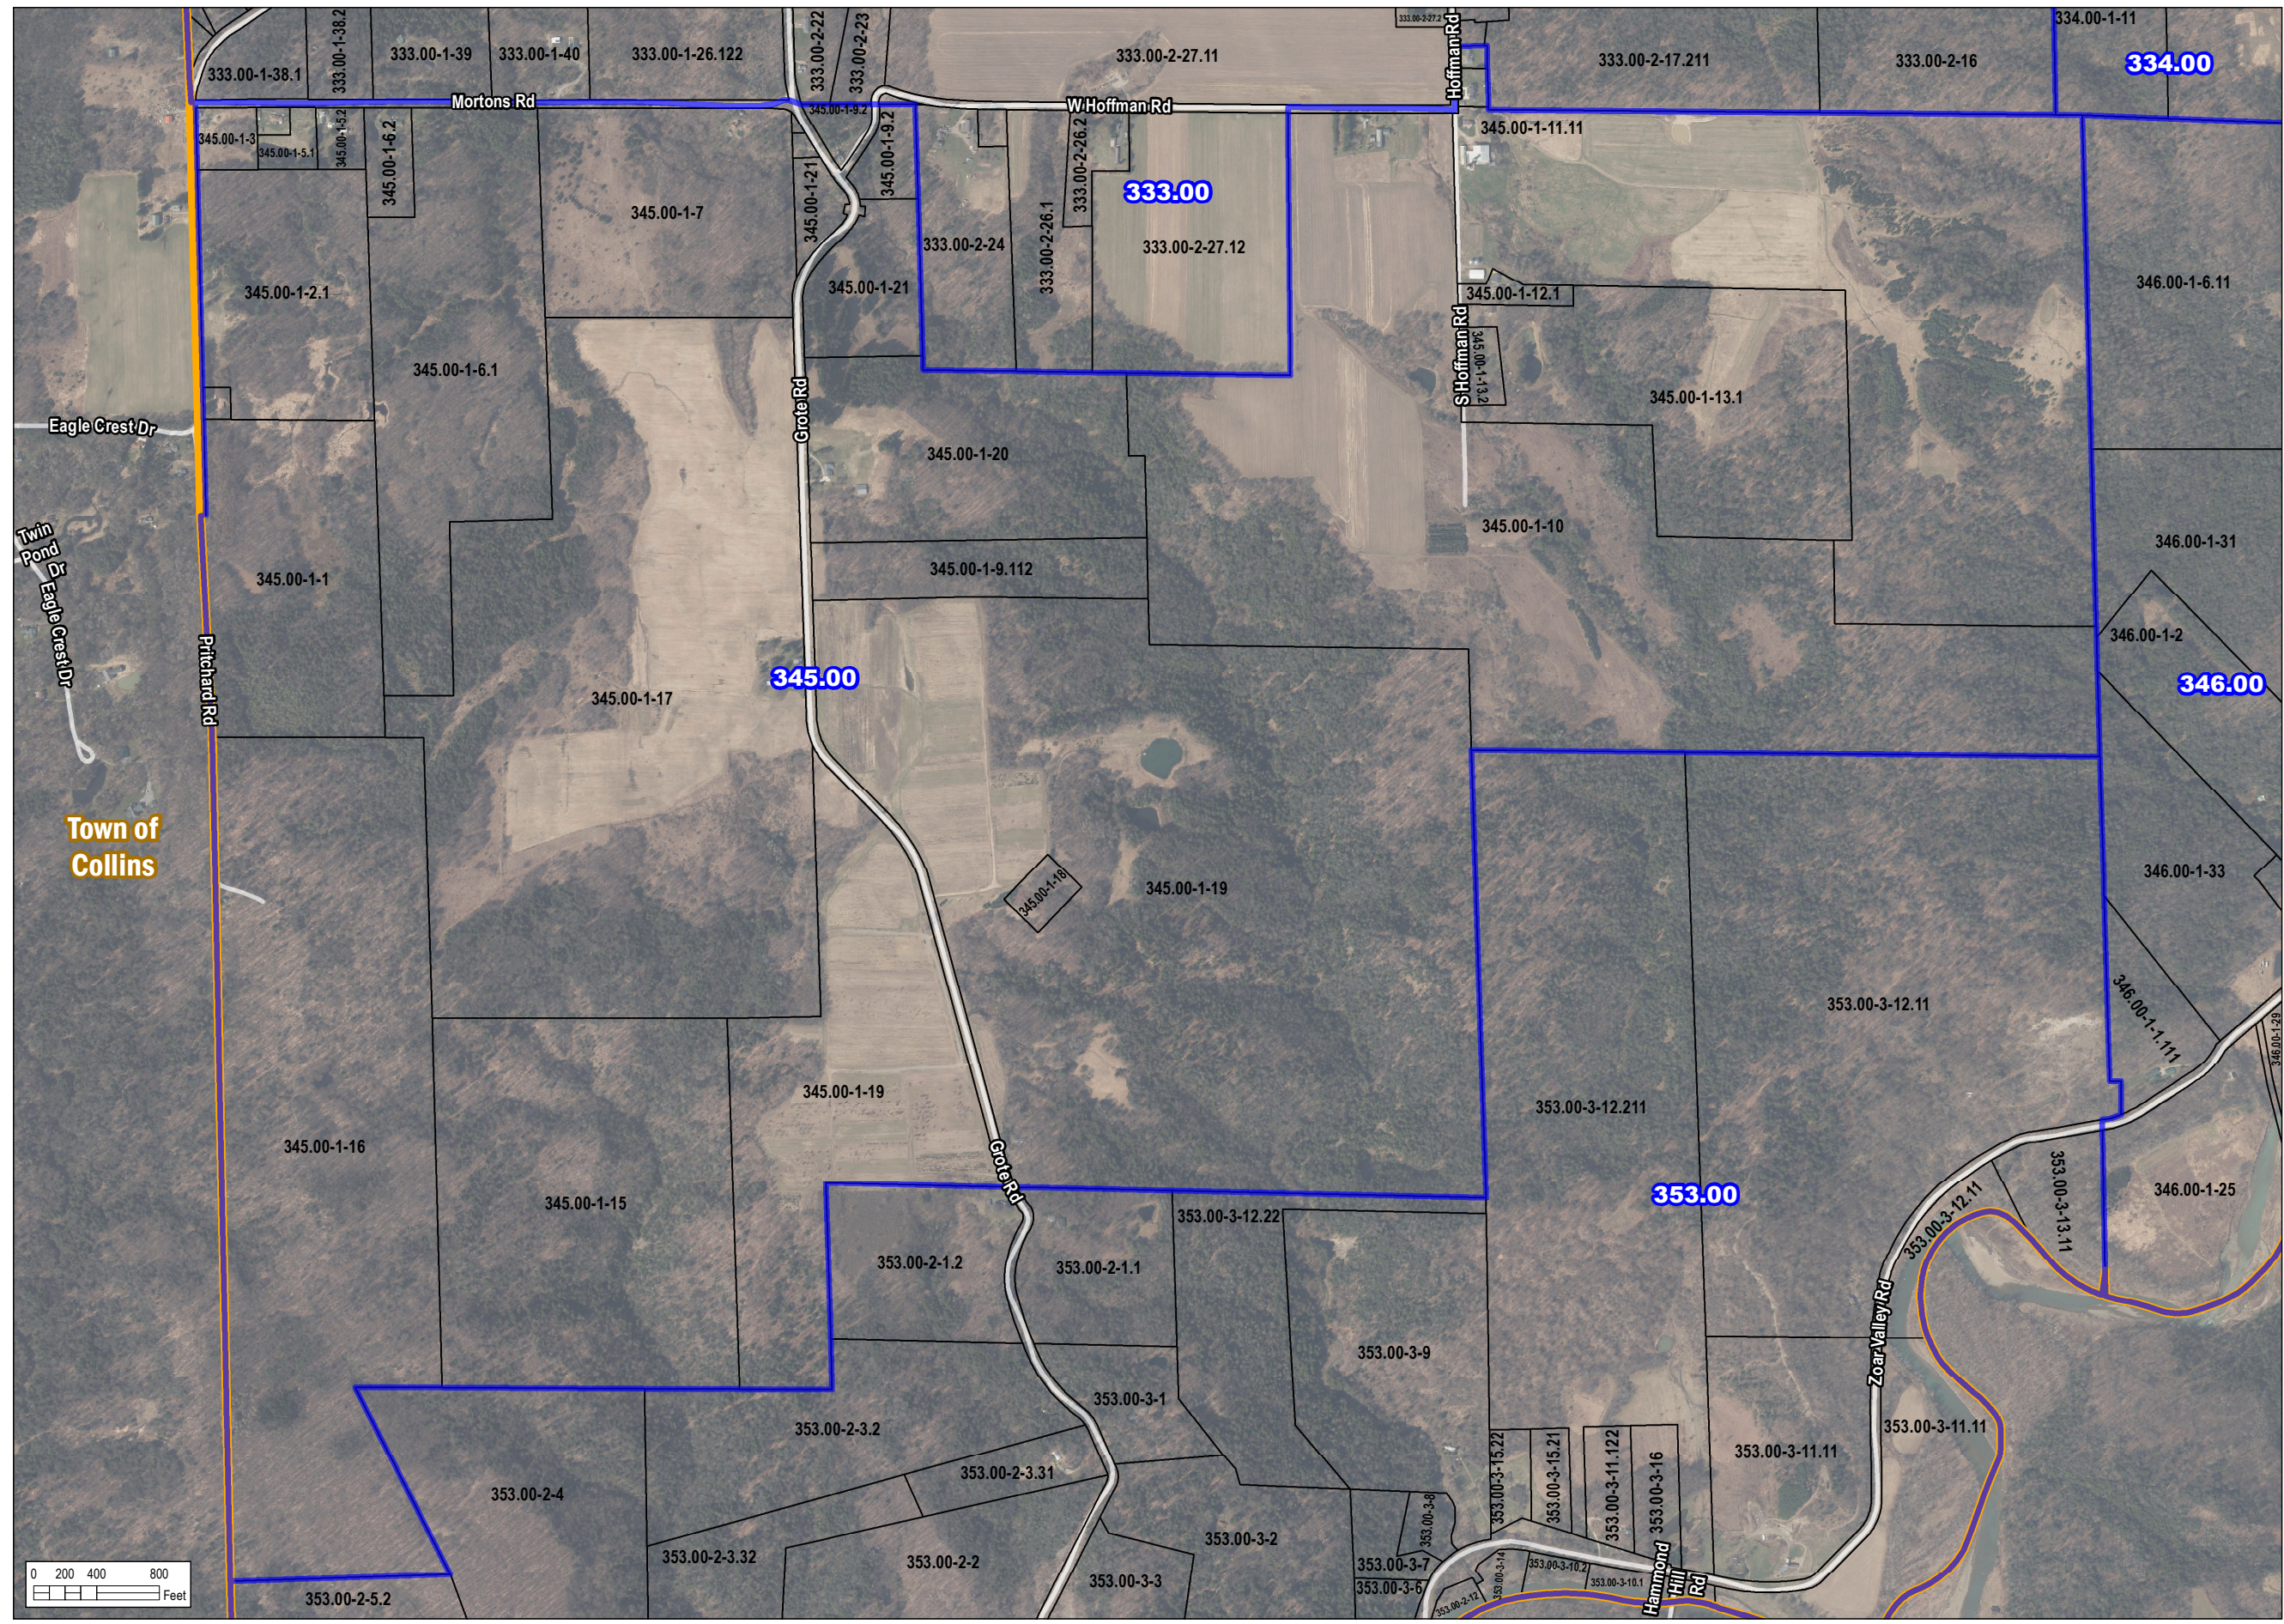

# Town of Concord Existing Zoning Map ERIE COUNTY, NEW YORK

**LEGEND**

- Zoning Map No.
- Parcels (2022)

**Existing Zoning**

- R-AG, Residential-Agricultural
- R-E, Single-Family Residence - Estate
- R-1, Single-Family Residence
- R2, General Residence
- R-M, General Residence - Mobile Home Court
- R-12, Single-Family - Cluster Housing
- R-RB, Residence - Restricted Business
- C-1, Local Retail Business
- C-2, General Commercial
- C-R, Commercial-Recreation
- C-T, Commercial-Tourist
- M, General Industrial
- M-R, Mining Reclamation

**Overview Map**

Wendel WD Architecture, Engineering, Surveying & Landscape Architecture, P.C. shall assume no liability for 1. Any errors, omissions, or inaccuracies in the information provided regardless of how caused or; 2. Any decision or action taken or not taken by the reader in reliance upon any information or data furnished hereunder.  
Data Sources: Town of Concord, NY, Erie County Office of GIS, NYS GIS Program Office, 2021 Aerial Imagery