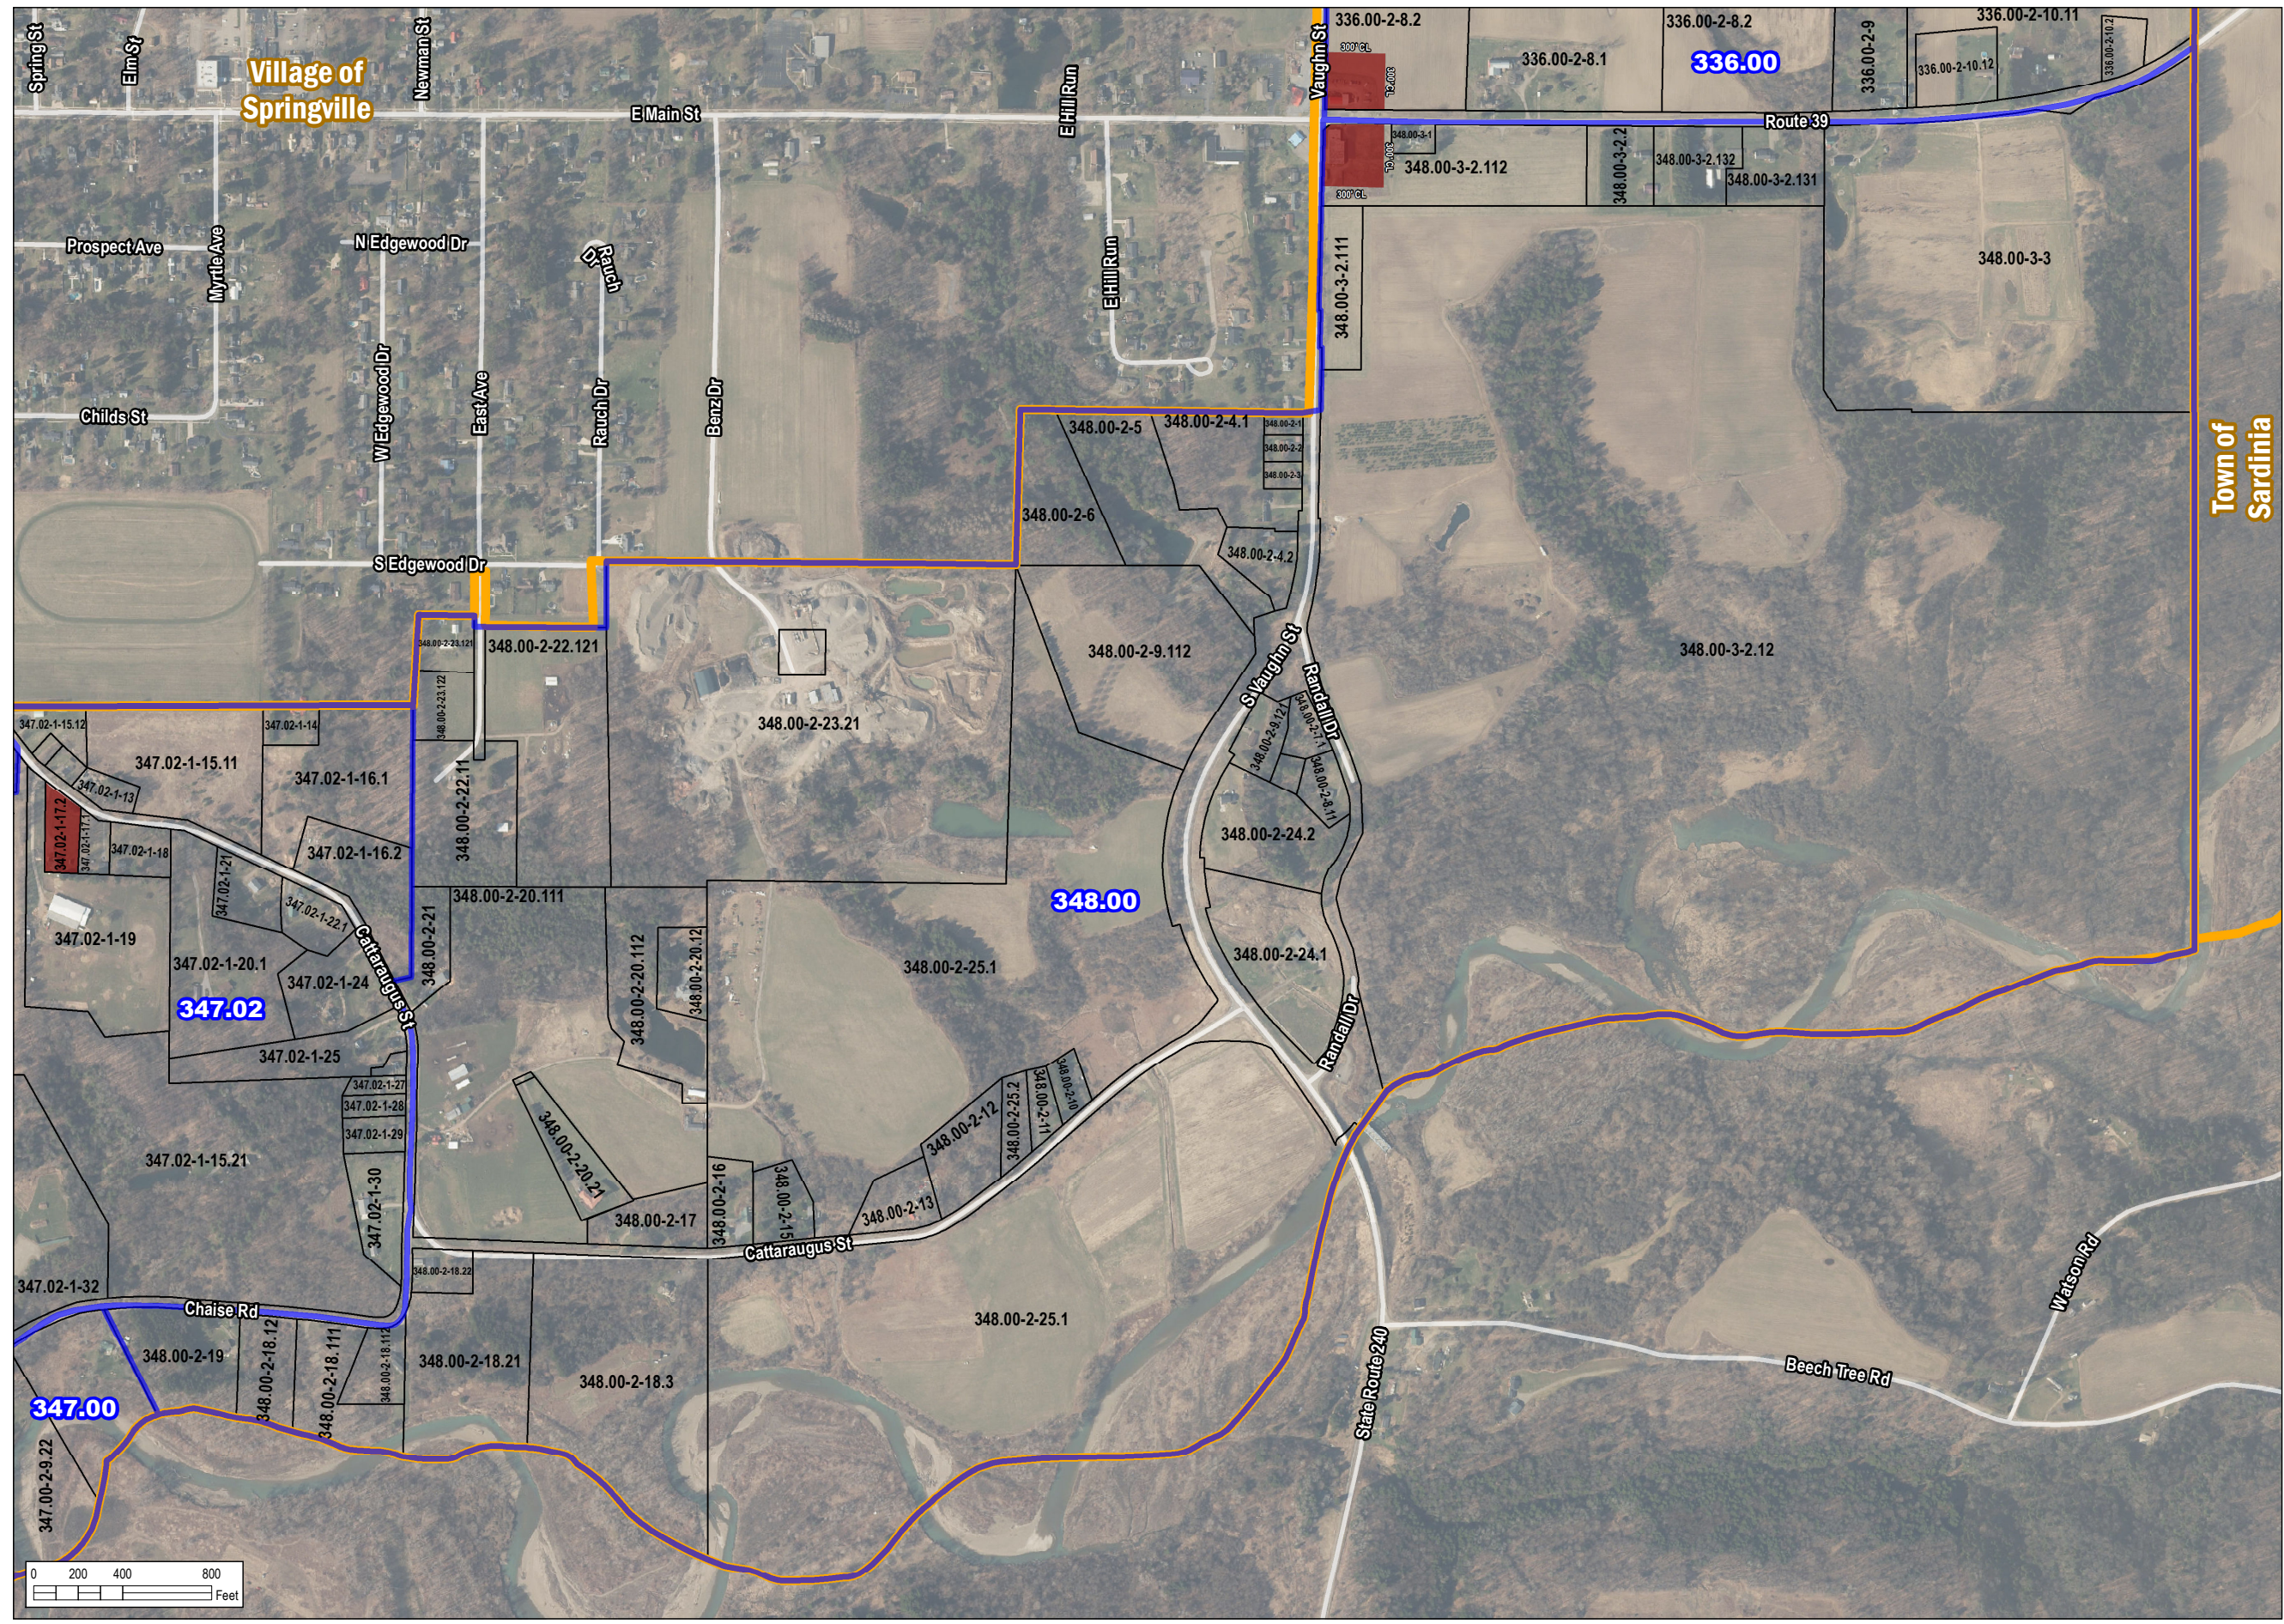

# Town of Concord Existing Zoning Map ERIE COUNTY, NEW YORK

**LEGEND**

- Zoning Map No. (Blue outline)
- Parcels (2022) (Black outline)
- Existing Zoning**
  - R-AG, Residential-Agricultural (White)
  - R-E, Single-Family Residence - Estate (Light Yellow)
  - R-1, Single-Family Residence (Yellow)
  - R2, General Residence (Light Orange)
  - R-M, General Residence - Mobile Home Court (Orange)
  - R-12, Single-Family - Cluster Housing (Dark Orange)
  - R-RB, Residence - Restricted Business (Pink)
  - C-1, Local Retail Business (Red)
  - C-2, General Commercial (Dark Red)
  - C-R, Commercial-Recreation (Blue)
  - C-T, Commercial-Tourist (Light Blue)
  - M, General Industrial (Purple)
  - M-R, Mining Reclamation (Green)

**Overview Map**

Wendel WD Architecture, Engineering, Surveying & Landscape Architecture, P.C. shall assume no liability for 1. Any errors, omissions, or inaccuracies in the information provided regardless of how caused or; 2. Any decision or action taken or not taken by the reader in reliance upon any information or data furnished hereunder.  
Data Sources: Town of Concord, NY, Erie County Office of GIS, NYS GIS Program Office, 2021 Aerial Imagery